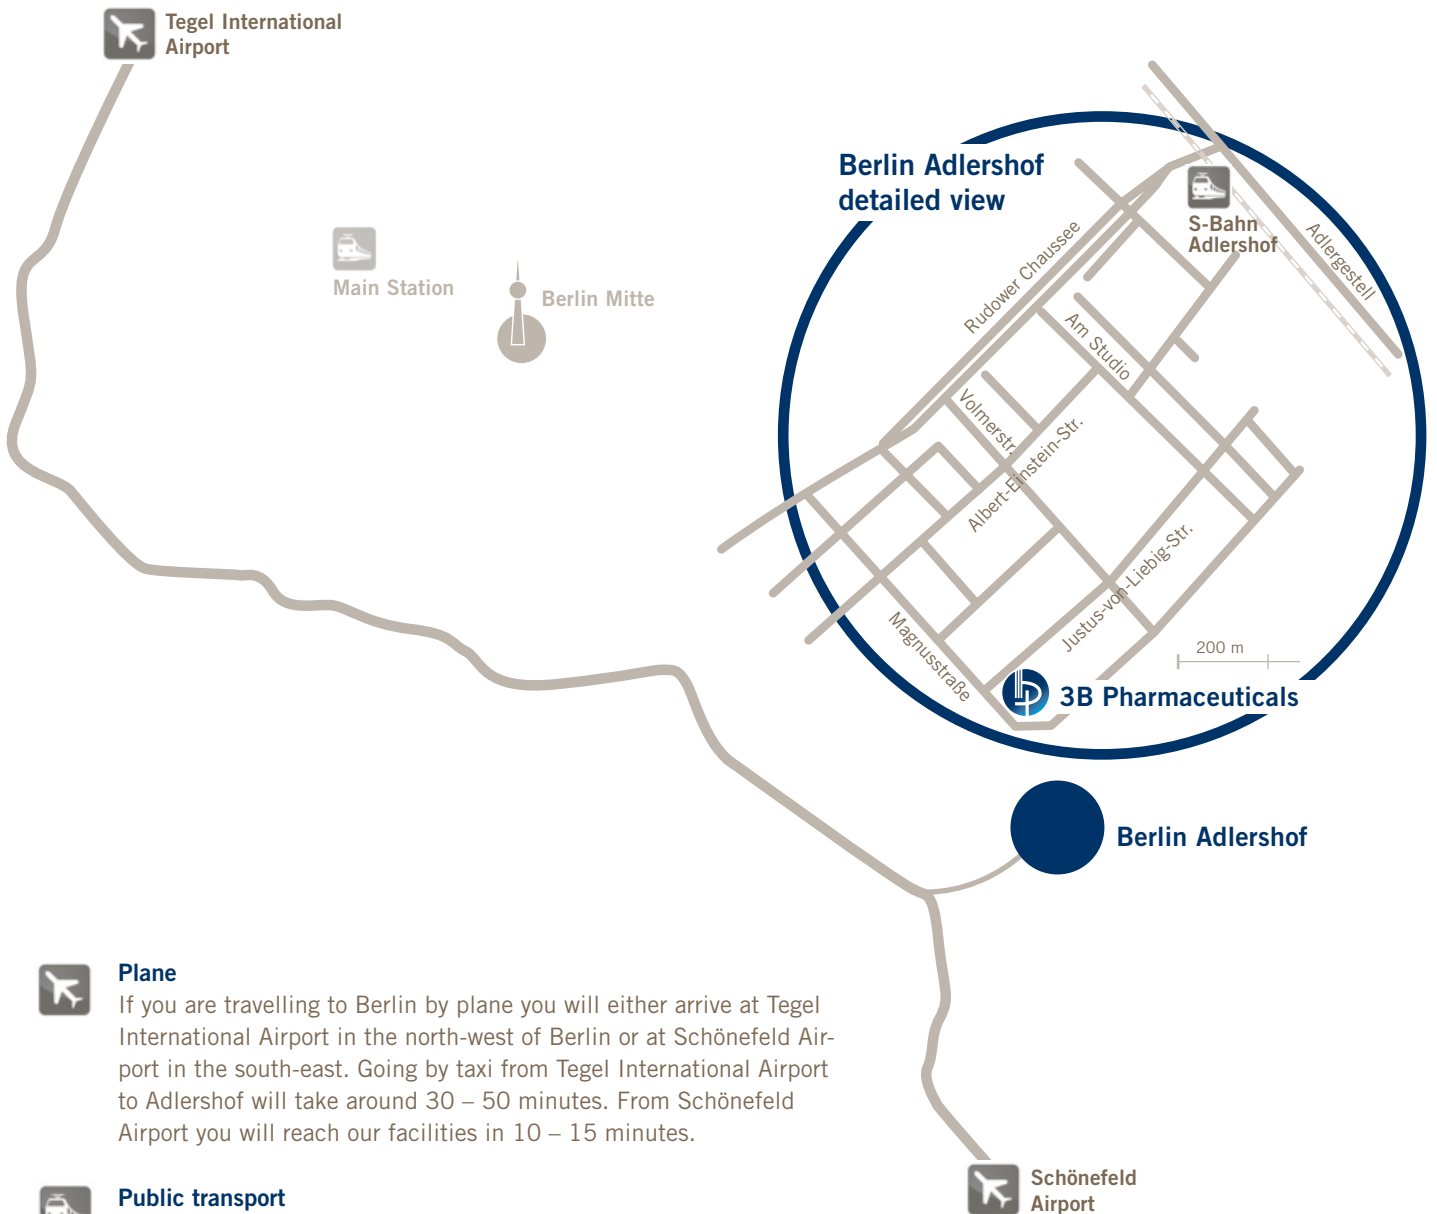

### 3B Pharmaceuticals GmbH

Magnusstraße 11  
 D-12489 Berlin  
 T +49 (0)30/63 92-43 17

Our operations are located on the science campus in Berlin Adlershof, south-east of the city center.

**Plane**  
 If you are travelling to Berlin by plane you will either arrive at Tegel International Airport in the north-west of Berlin or at Schönefeld Airport in the south-east. Going by taxi from Tegel International Airport to Adlershof will take around 30 – 50 minutes. From Schönefeld Airport you will reach our facilities in 10 – 15 minutes.

**Public transport**  
 From both airports as well as from any place in the city of Berlin you can reach us by public transport. From the nearby city railway station „Adlershof“ (S-Bahn) it is a seven-minute walk to our facilities (see map for details).

**Car**  
 Just enter our address into your navigation system or use the web-based navigator map24.com and print out the best routing from your starting point to the 3BP facilities.